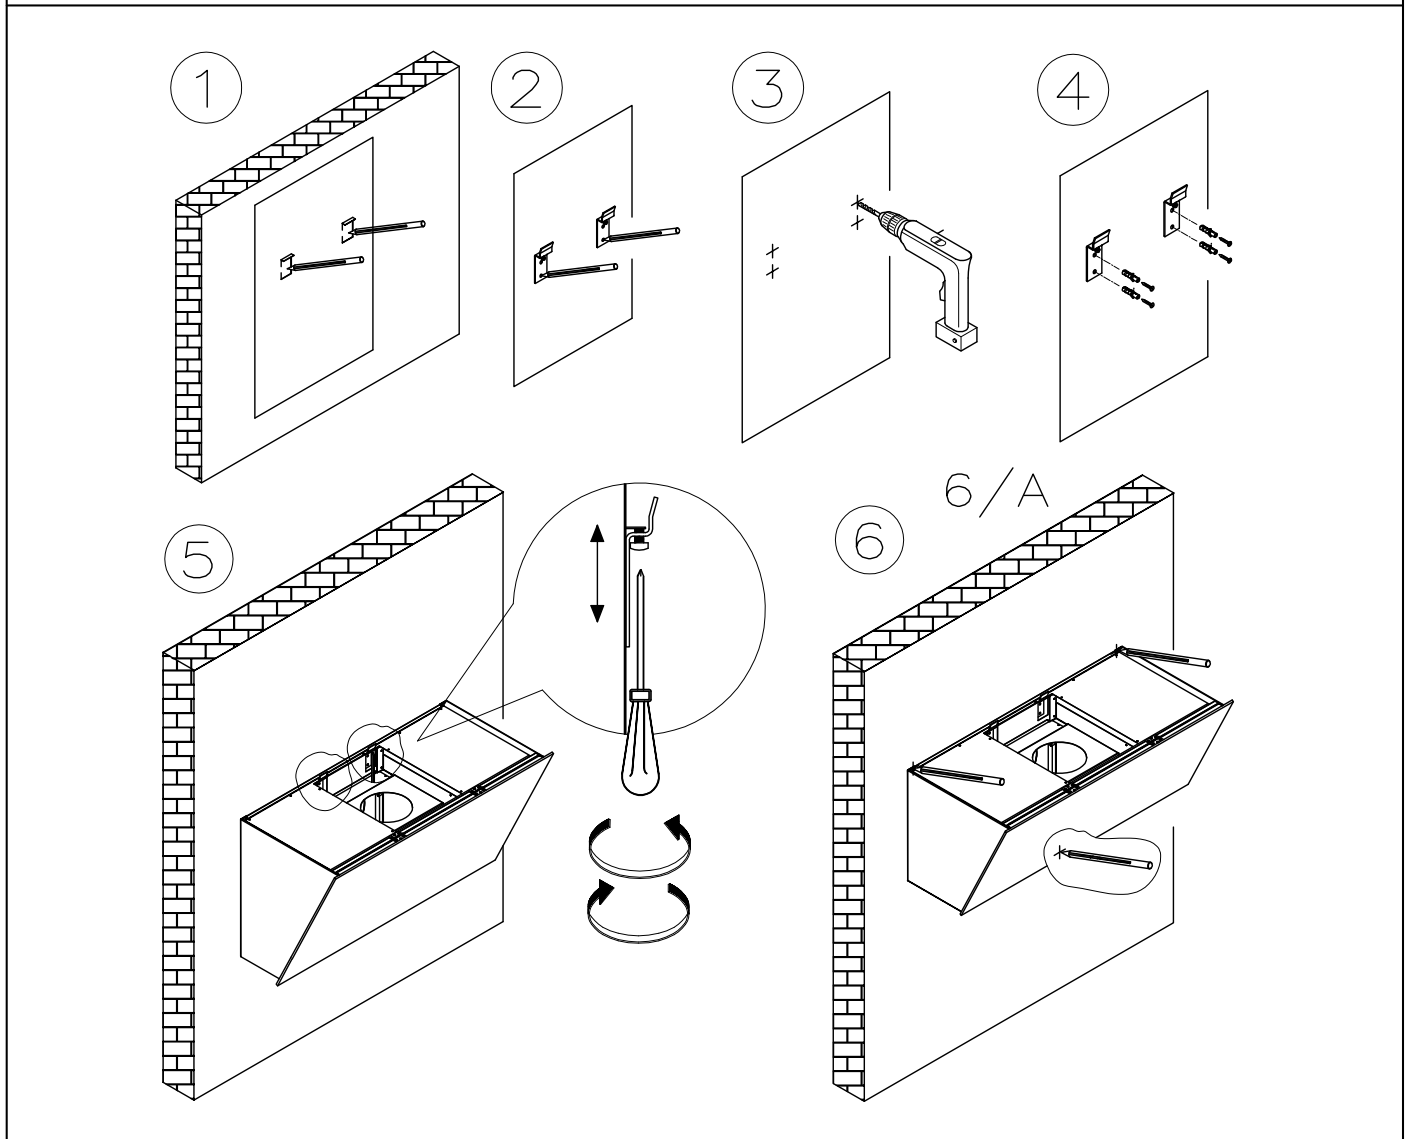

MODEL: RAVEN WALL RANGE HOOD

6/B

6/C

7

OPTION "A"

8

9

OPTION "B"