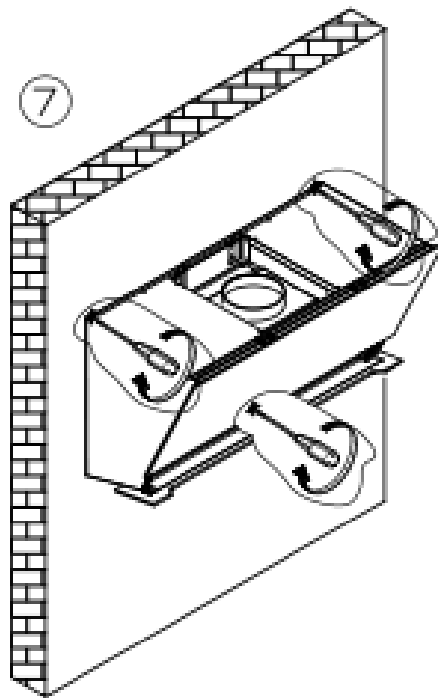

6/B

6/C

7

Option "A"

8

9

Option "B"

8