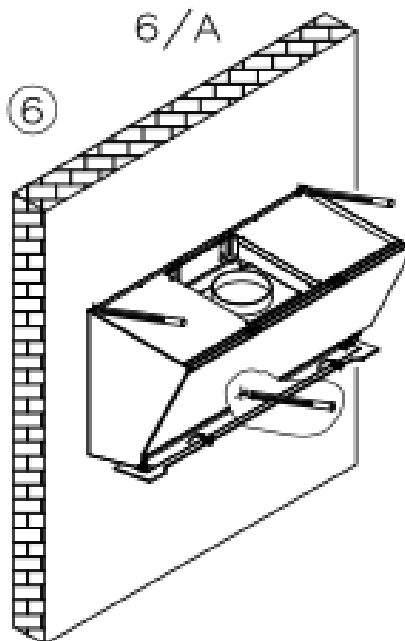

Futuro Futuro

Installation Manual

model name:

36" Lorenzo Wall

PULL
HERE
TO
OPEN

Option "A" and "B"

6/B

6/C