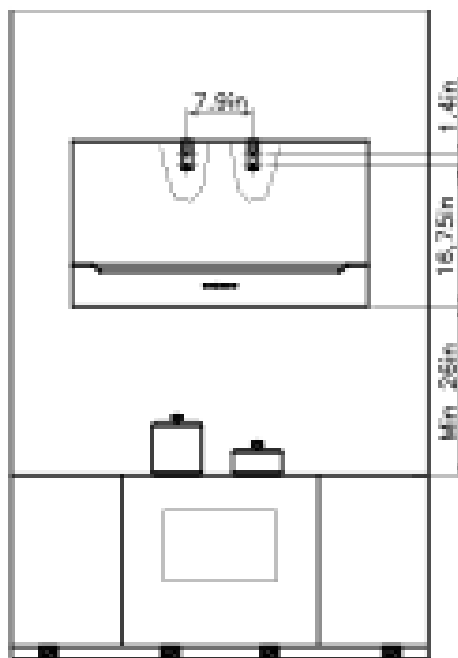

Futuro Futuro

Installation Manual

model name:

36" Lorenzo Wall

PULL
HERE
TO
OPEN

Option "A" and "B"

6/B

6/C