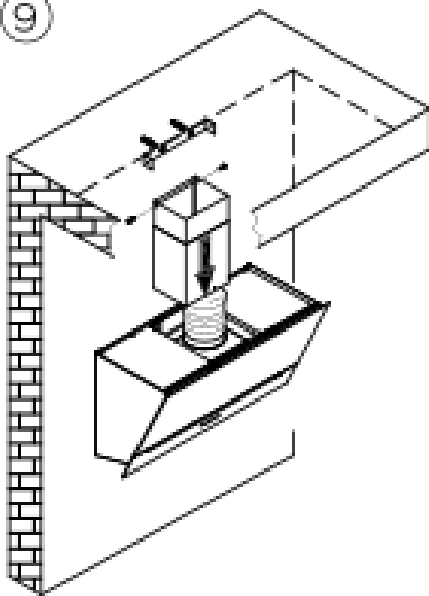

Futuro Futuro

Installation Manual

model name:

36" Lorenzo Wall

PULL
HERE
TO
OPEN

Option "A" and "B"

6/B

6/C

7

Option "A"

8

9

Option "B"

8

Option "C"