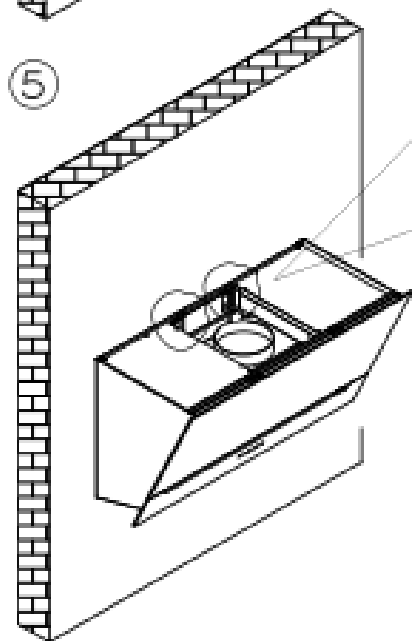

Futuro Futuro

Installation Manual

model name:

36" Lorenzo Wall

PULL
HERE
TO
OPEN

Option "A" and "B"

6/B

6/C