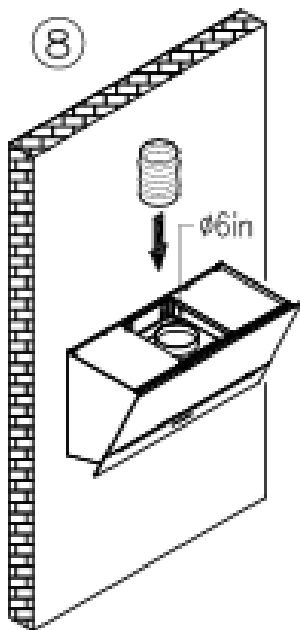

Futuro Futuro

Installation Manual

model name:

36" Lorenzo Wall

PULL
HERE
TO
OPEN

Option "A" and "B"

6/B

6/C

7

Option "A"

8

9

Option "B"

8

Option "C"