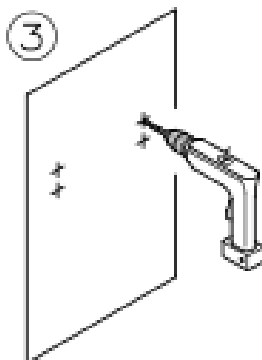

Futuro Futuro

Installation Manual

model name:

36" Lorenzo Wall

PULL
HERE
TO
OPEN

Option "A" and "B"

6/B

6/C