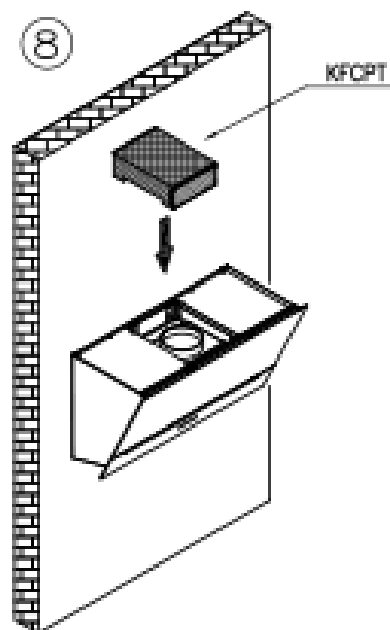

Futuro Futuro

Installation Manual

model name:

36" Lorenzo Wall

PULL
HERE
TO
OPEN

Option "A" and "B"

6/B

6/C

7

Option "A"

8

9

Option "B"

8

Option "C"