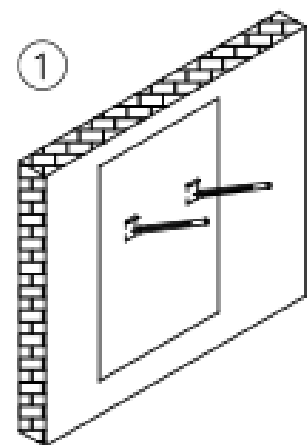

Futuro Futuro

Installation Manual

model name:

36" Lorenzo Wall

PULL
HERE
TO
OPEN

Option "A" and "B"

6/B

6/C