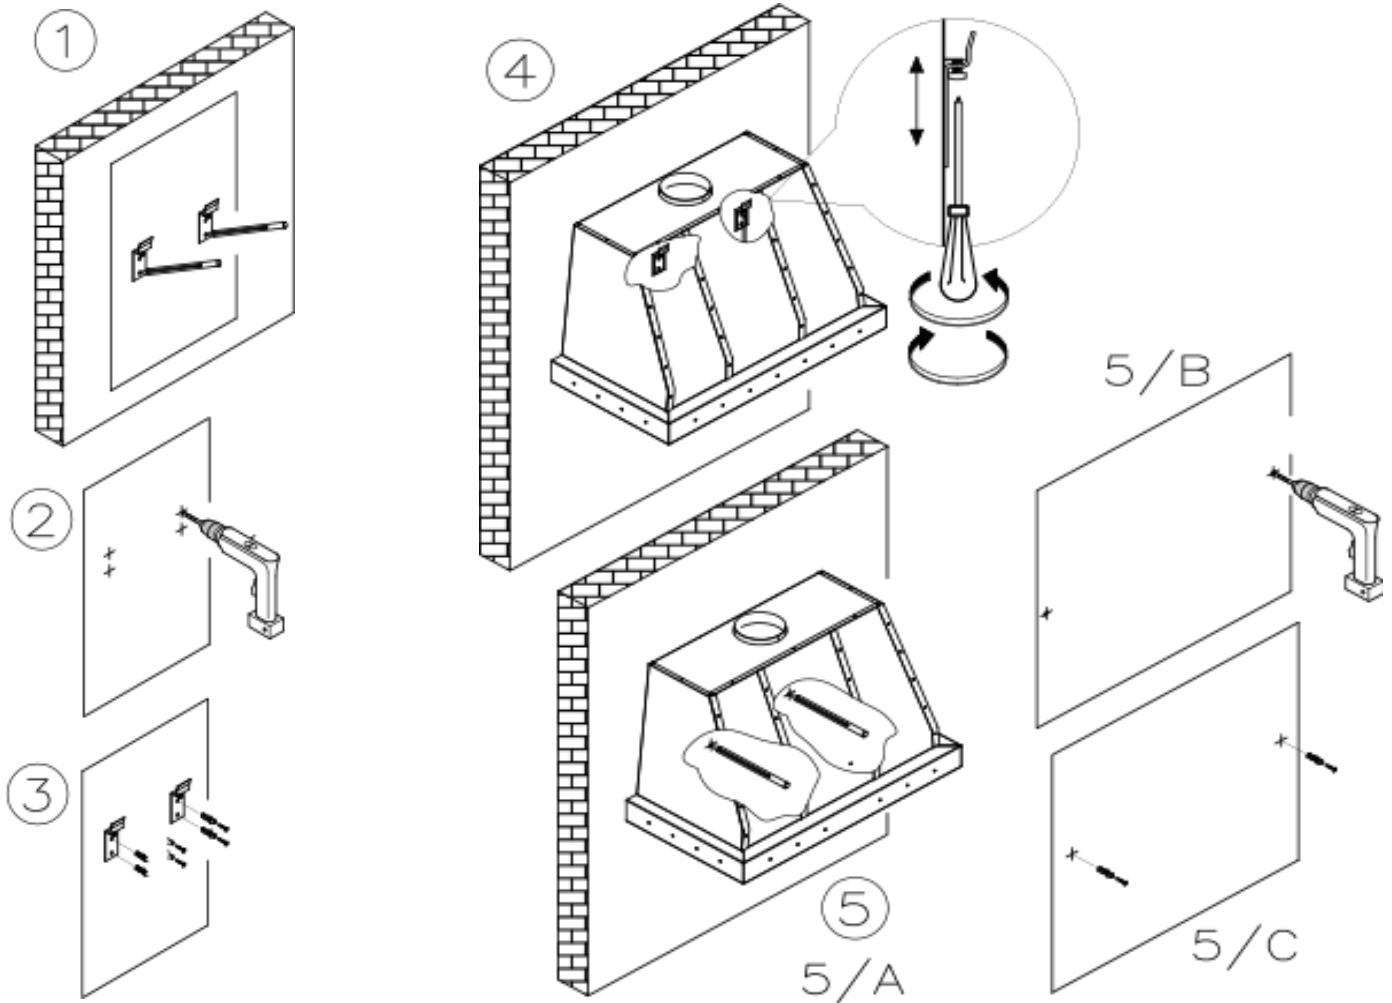

Futuro Futuro

Installation Manual

model name:

36" Fano Wall

48" Fano Wall

36" Fano Wall (43.8 Lbs) $X=15\ 3/4$

48" Fano Wall (54.8 Lbs) $X=23\ 10/16$

Option "A"