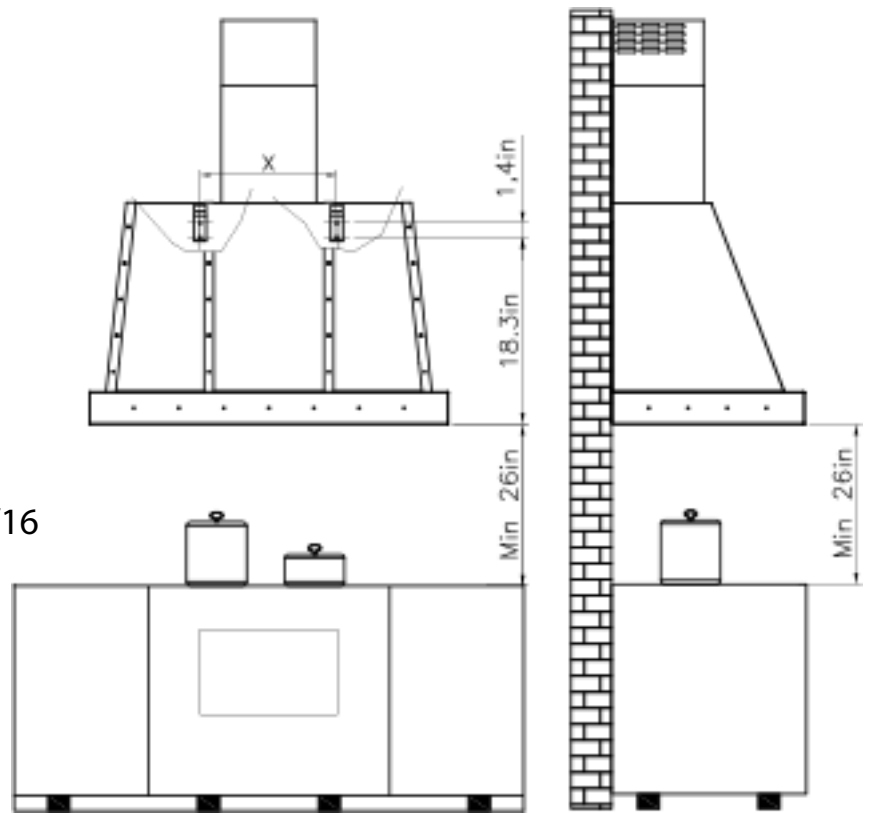

Futuro Futuro

Installation Manual

model name:

36" Fano Wall

48" Fano Wall

36" Fano Wall (43.8 Lbs) $X=15\ 3/4$

48" Fano Wall (54.8 Lbs) $X=23\ 10/16$

Option "A"