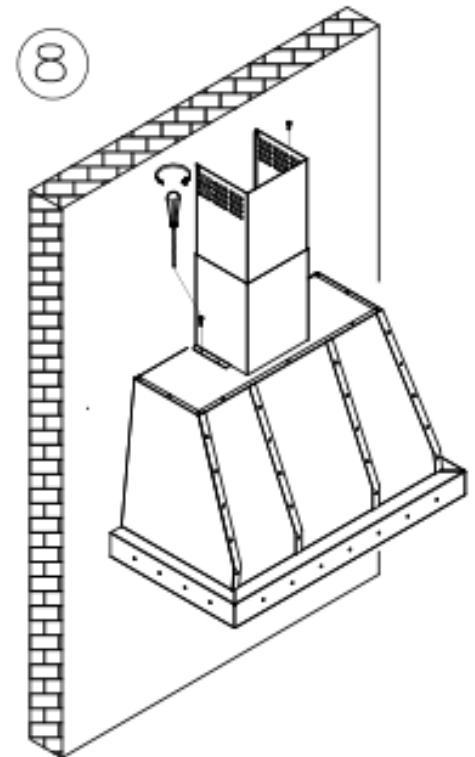

Futuro Futuro

Installation Manual

model name:

36" Fano Wall

48" Fano Wall

36" Fano Wall (43.8 Lbs) $X=15\ 3/4$

48" Fano Wall (54.8 Lbs) $X=23\ 10/16$

Option "A"