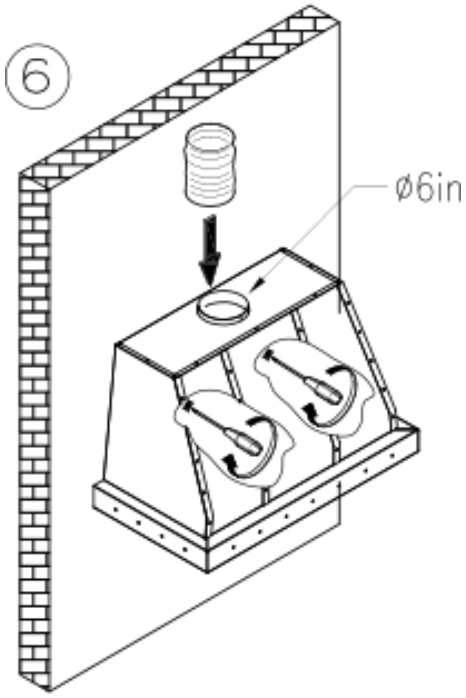

Futuro Futuro

Installation Manual

model name:

36" Fano Wall

48" Fano Wall

36" Fano Wall (43.8 Lbs) $X=15\ 3/4$

48" Fano Wall (54.8 Lbs) $X=23\ 10/16$

Option "A"