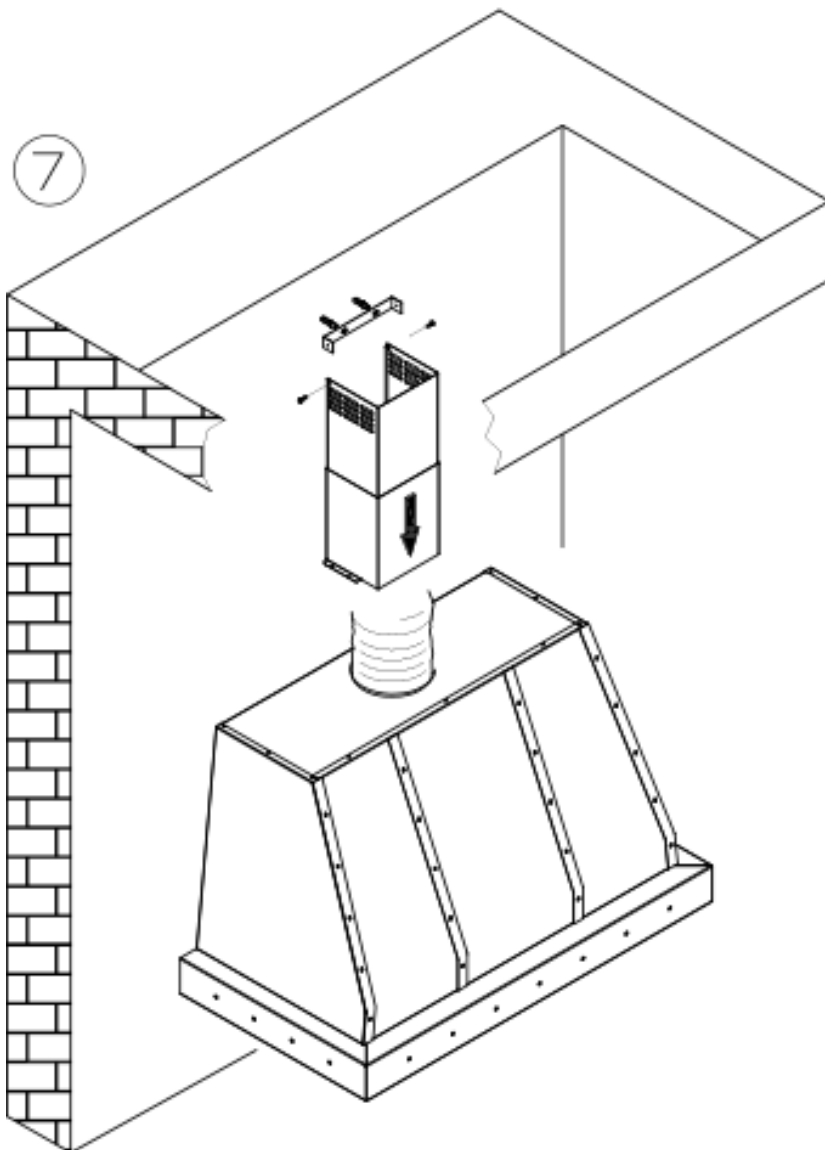

Futuro Futuro

Installation Manual

model name:

36" Fano Wall

48" Fano Wall

36" Fano Wall (43.8 Lbs) $X=15\ 3/4$

48" Fano Wall (54.8 Lbs) $X=23\ 10/16$

Option "A"