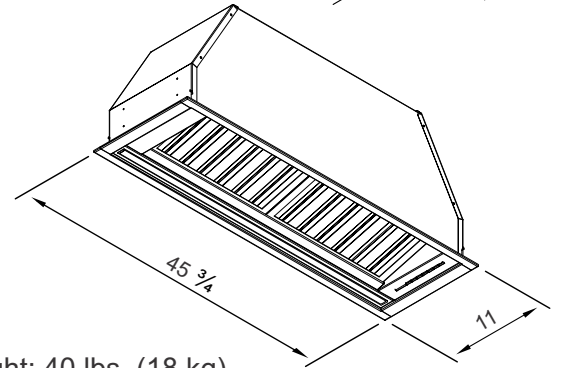

Futuro Futuro

model name: 46" Slide Insert

Installation Manual

Weight: 40 lbs. (18 kg)