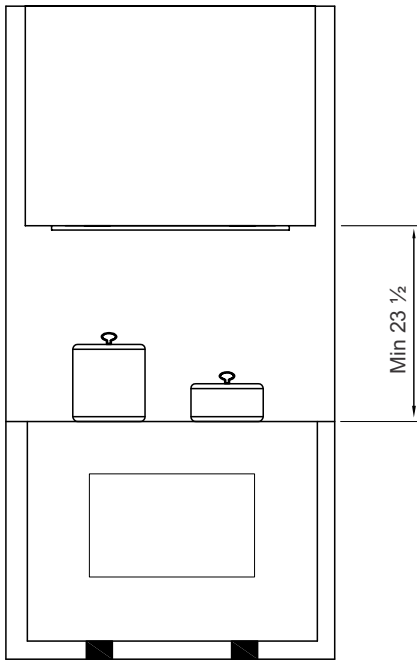

Futuro Futuro

model name: 46" Slide Insert

Installation Manual

Weight: 40 lbs. (18 kg)