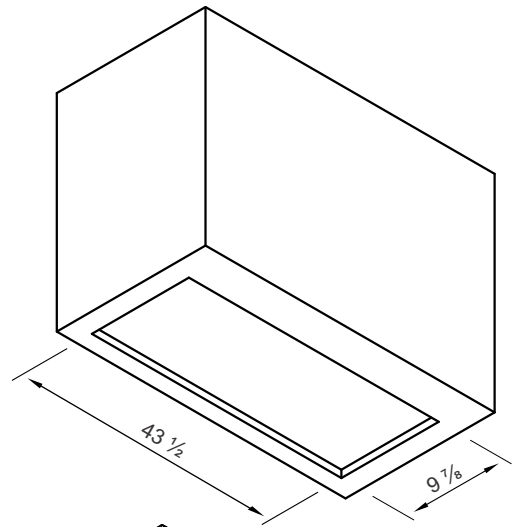

Futuro Futuro

model name: 46" Slide Insert

Installation Manual

Weight: 40 lbs. (18 kg)