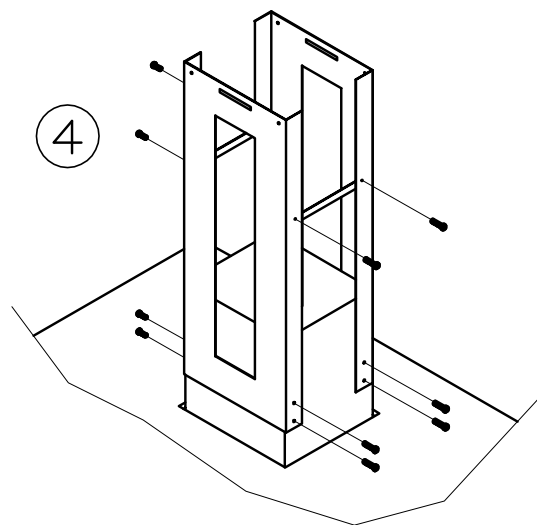

Futuro Futuro

Installation Manual

model name: 36" Turo Island

10

10/A

10/B

10/C