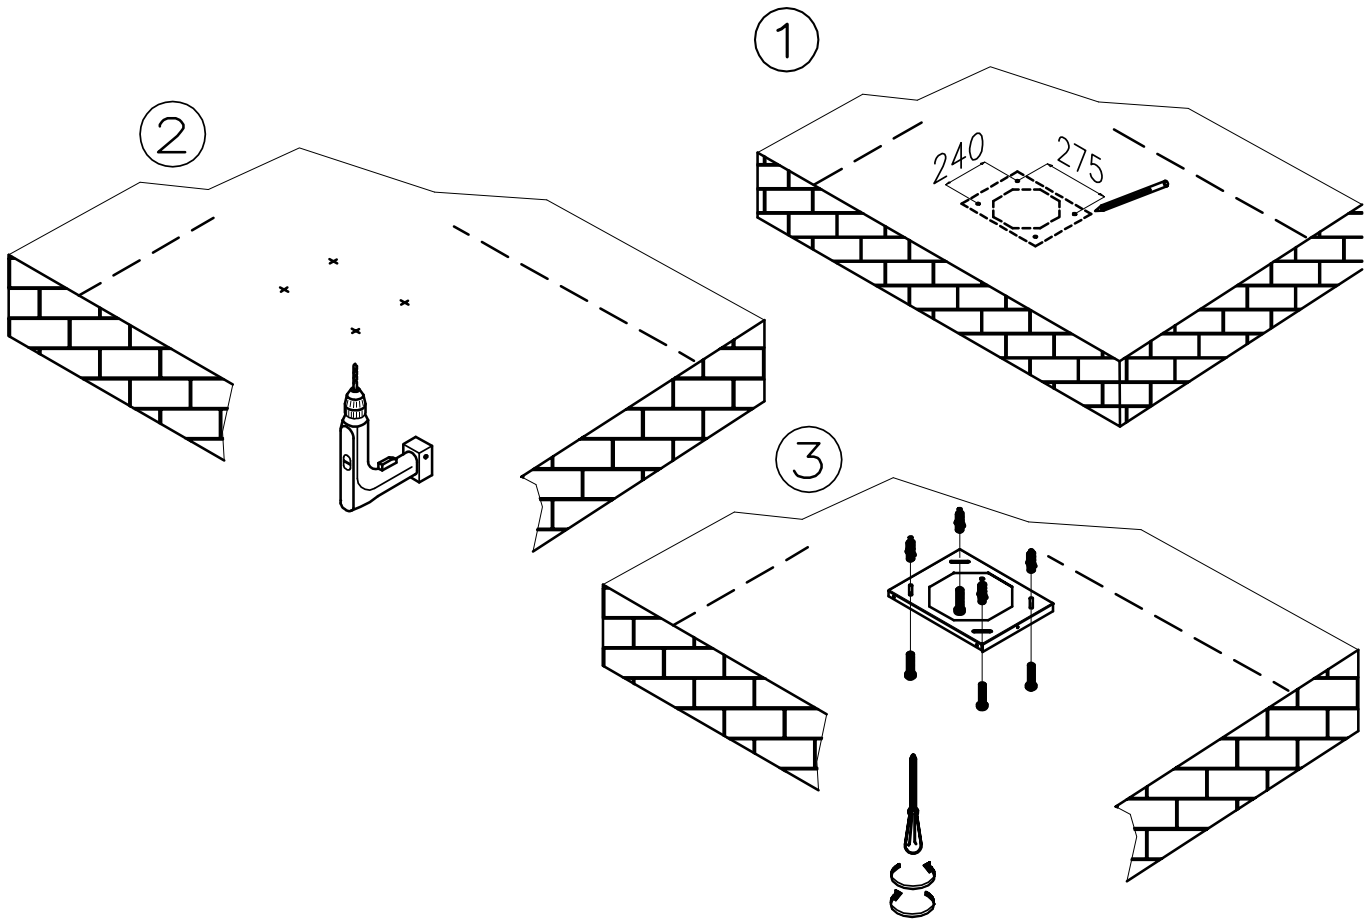

Futuro Futuro

Installation Manual

model name: 36" Turo Island

10

10/A

10/B

10/C