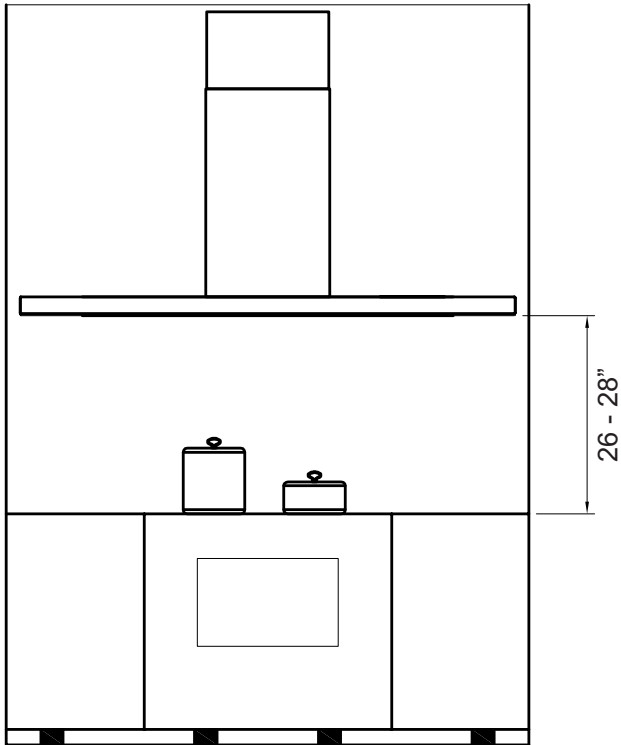

Futuro Futuro

Installation Manual

model name: 36" Turo Island

10

10/A

10/B

10/C