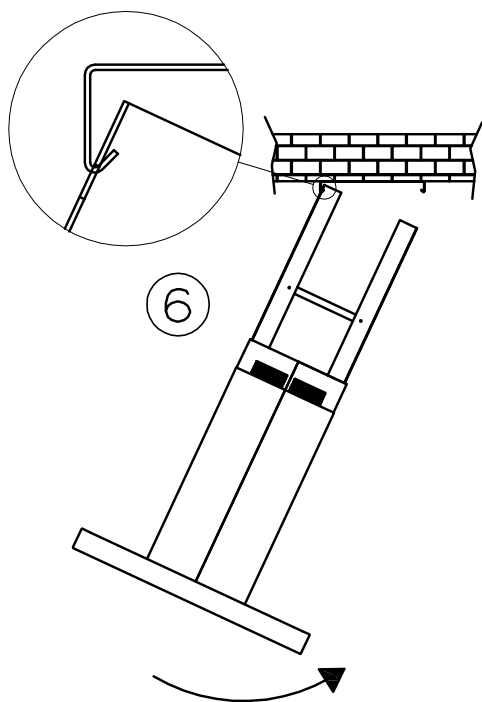

Futuro Futuro

Installation Manual

model name: 36" Turo Island

10

10/A

10/B

10/C