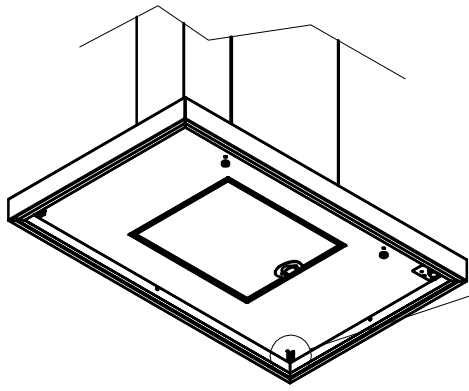

Futuro Futuro

Installation Manual

model name: 36" Turo Island

10

10/A

10/B

10/C