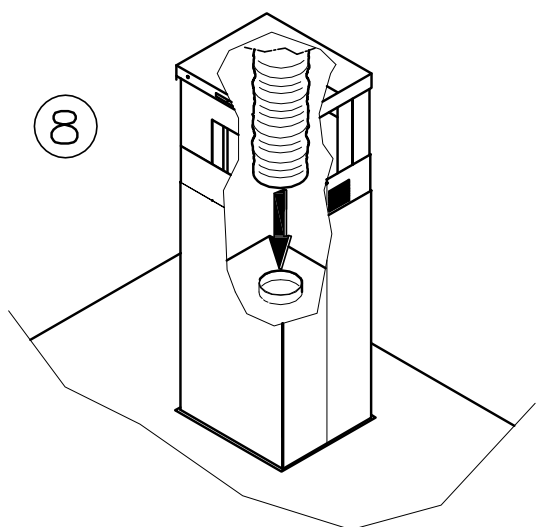

Futuro Futuro

Installation Manual

model name: 36" Turo Island

10

10/A

10/B

10/C