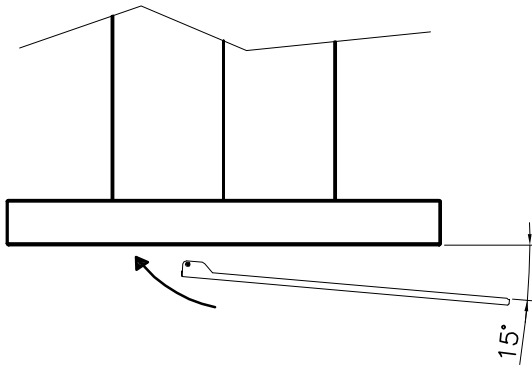

Futuro Futuro

Installation Manual

model name: 36" Turo Island

10

10/A

10/B

10/C