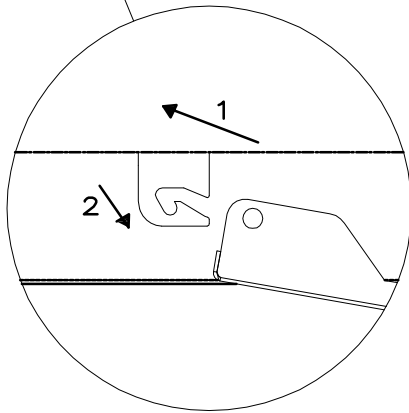

Futuro Futuro

Installation Manual

model name: 36" Turo Island

10

10/A

10/B

10/C