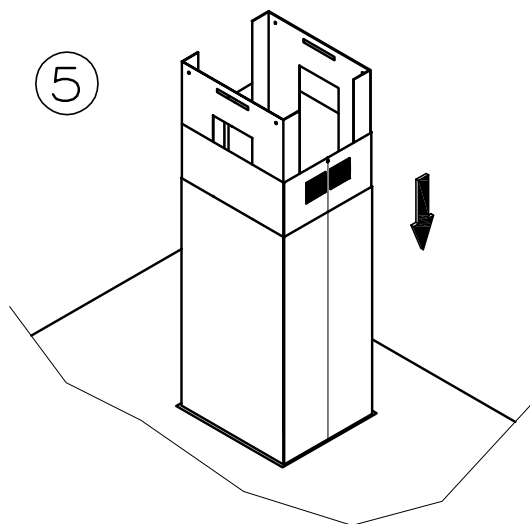

Futuro Futuro

Installation Manual

model name: 36" Turo Island

10

10/A

10/B

10/C