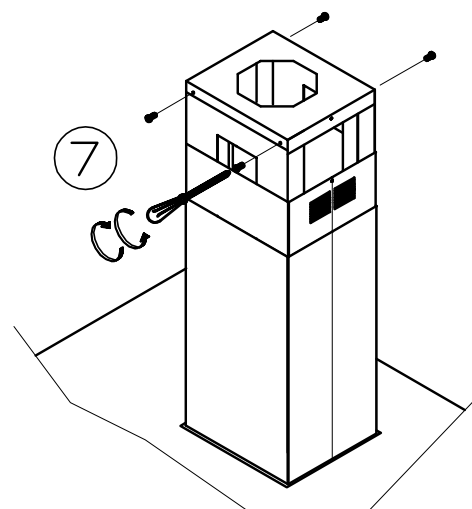

Futuro Futuro

Installation Manual

model name: 36" Turo Island

10

10/A

10/B

10/C