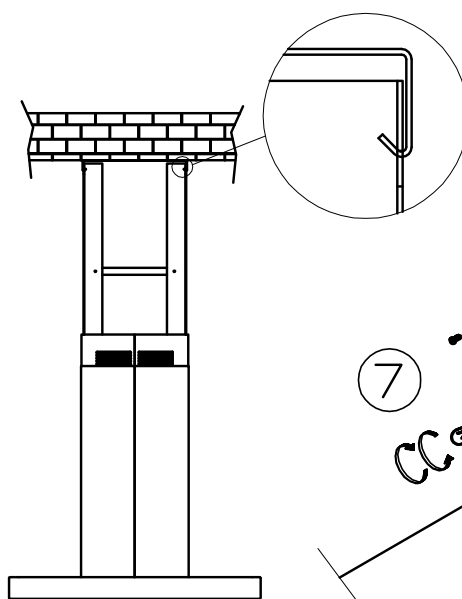

Futuro Futuro

Installation Manual

model name: 36" Turo Island

10

10/A

10/B

10/C