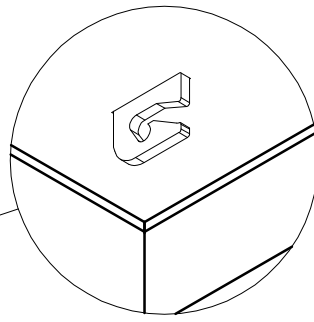

Futuro Futuro

Installation Manual

model name: 36" Turo Island

10

10/A

10/B

10/C