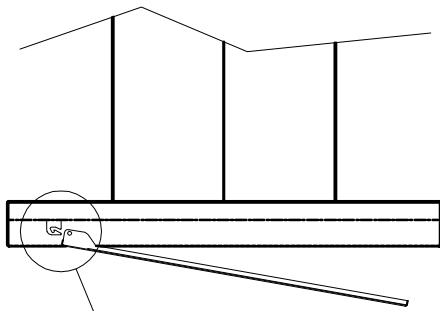

Futuro Futuro

Installation Manual

model name: 36" Turo Island

10

10/A

10/B

10/C