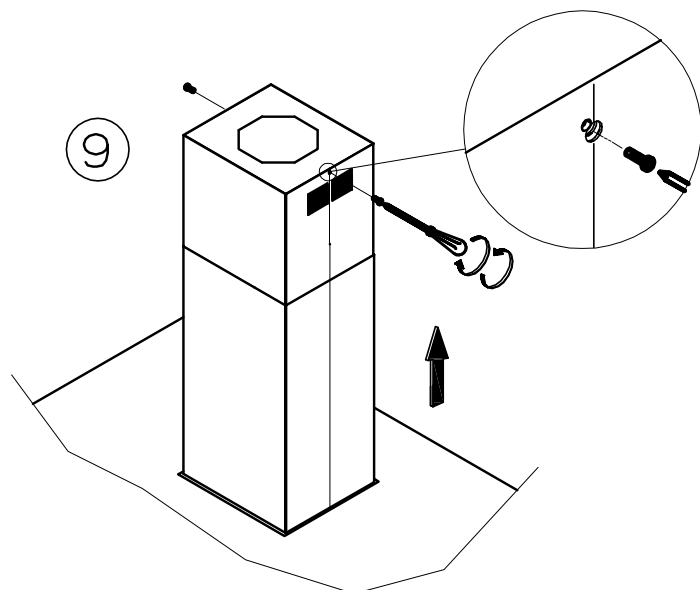

Futuro Futuro

Installation Manual

model name: 36" Turo Island

10

10/A

10/B

10/C