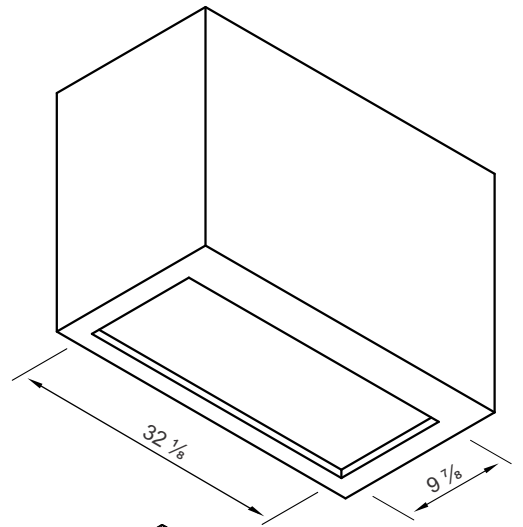

Futuro Futuro

model name: 36" Slide Insert

Installation Manual

Weight: 31 lbs. (14 kg)