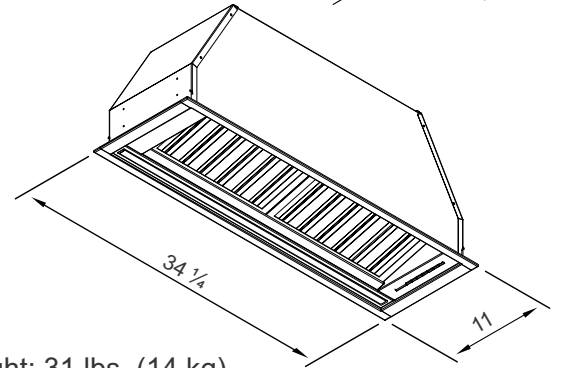

Futuro Futuro

model name: 36" Slide Insert

Installation Manual

Weight: 31 lbs. (14 kg)