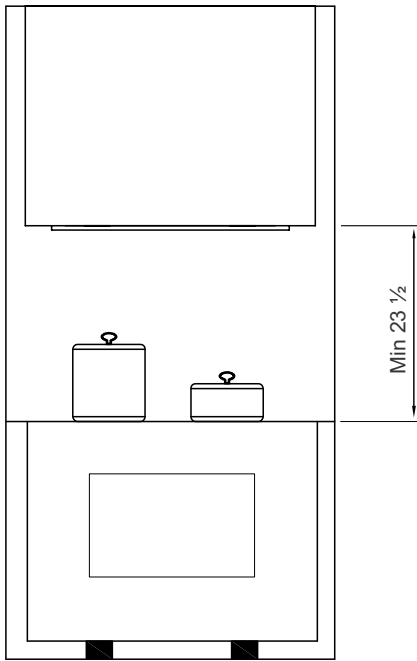

Futuro Futuro

model name: 36" Slide Insert

Installation Manual

Weight: 31 lbs. (14 kg)