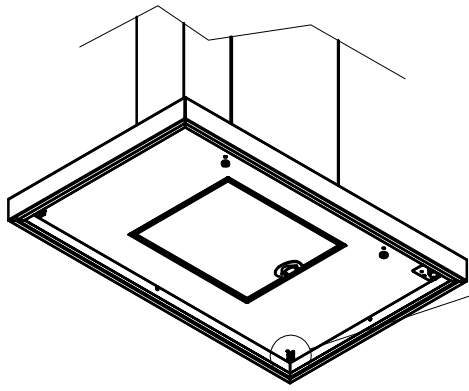

Futuro Futuro

Installation Manual

model name: 36" Turo Island
48" Turo Island

10

10/A

10/B

10/C