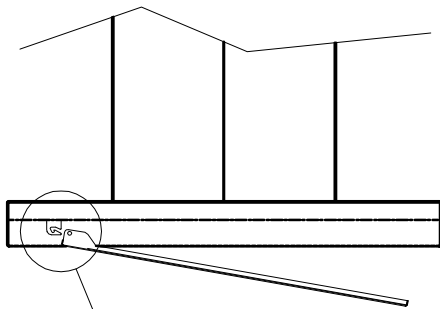

Futuro Futuro

Installation Manual

model name: 36" Turo Island
48" Turo Island

10

10/A

10/B

10/C