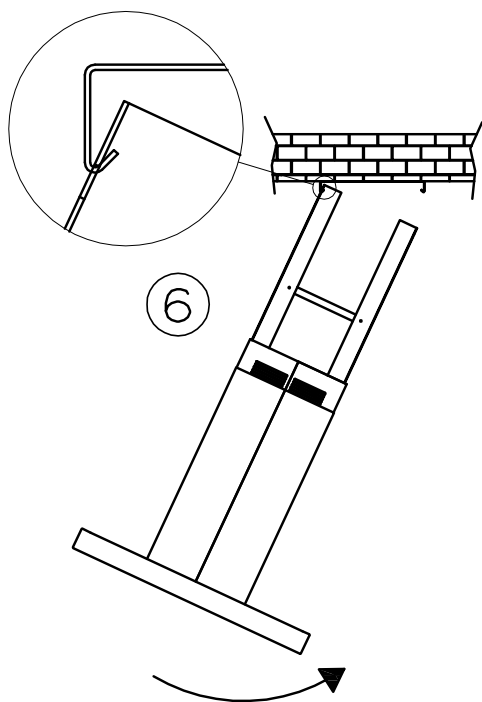

Futuro Futuro

Installation Manual

model name: 36" Turo Island
48" Turo Island

10

10/A

10/B

10/C