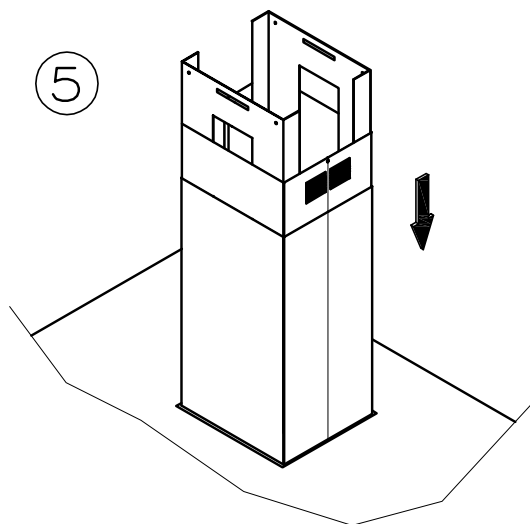

Futuro Futuro

Installation Manual

model name: 36" Turo Island
48" Turo Island

10

10/A

10/B

10/C