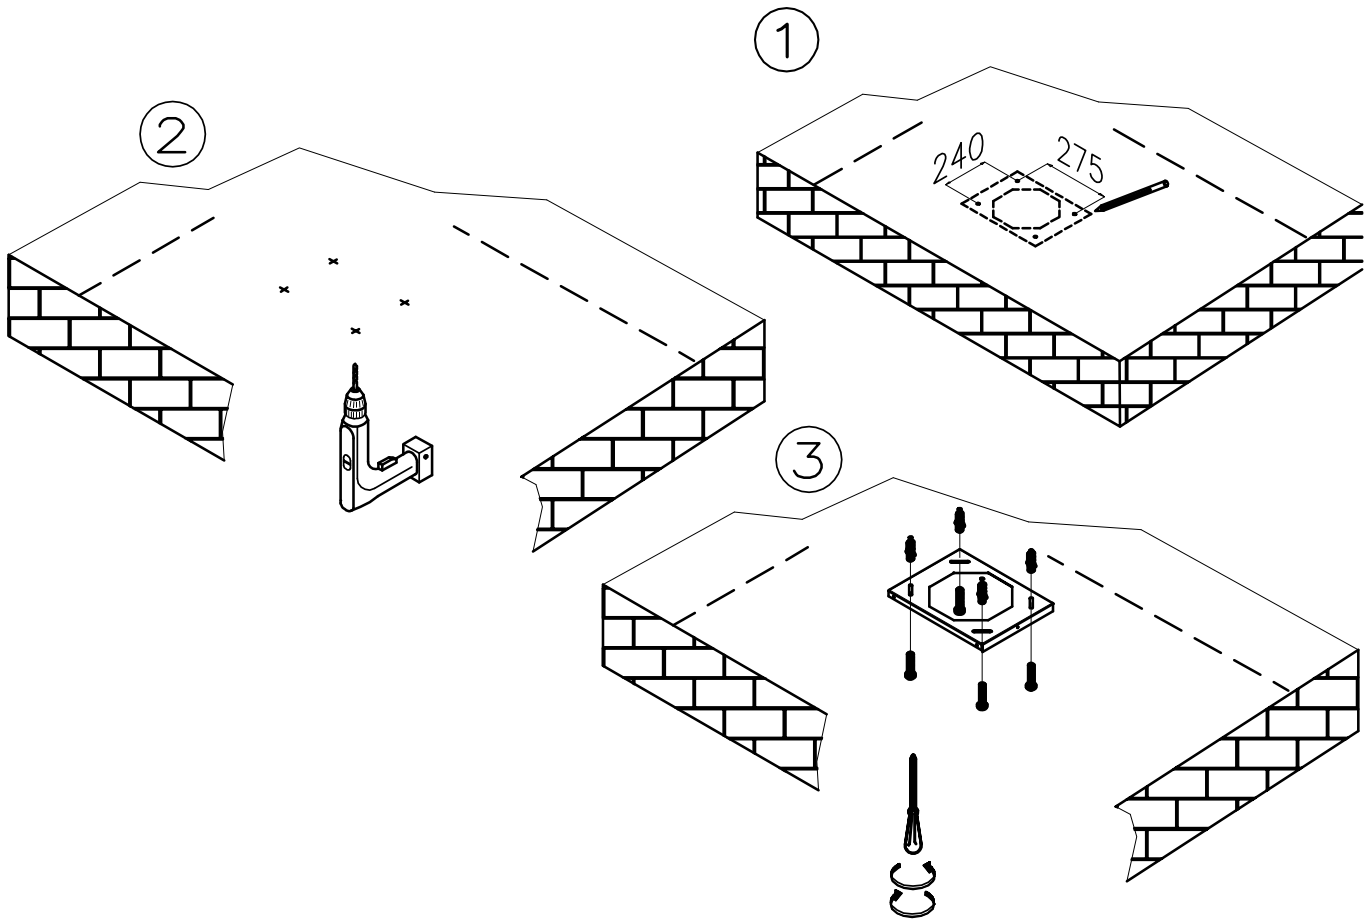

Futuro Futuro

Installation Manual

model name: 36" Turo Island
48" Turo Island

10

10/A

10/B

10/C