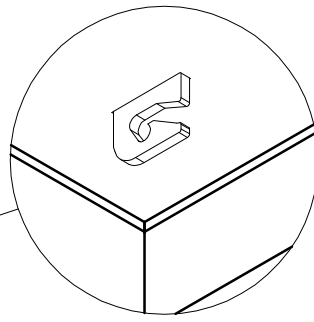

Futuro Futuro

Installation Manual

model name: 36" Turo Island
48" Turo Island

10

10/A

10/B

10/C