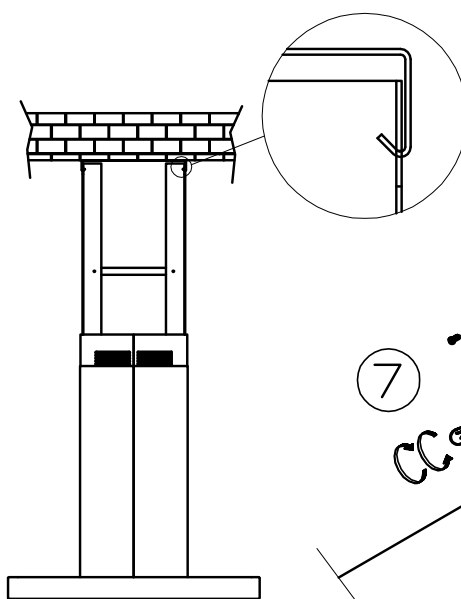

Futuro Futuro

Installation Manual

model name: 36" Turo Island
48" Turo Island

10

10/A

10/B

10/C