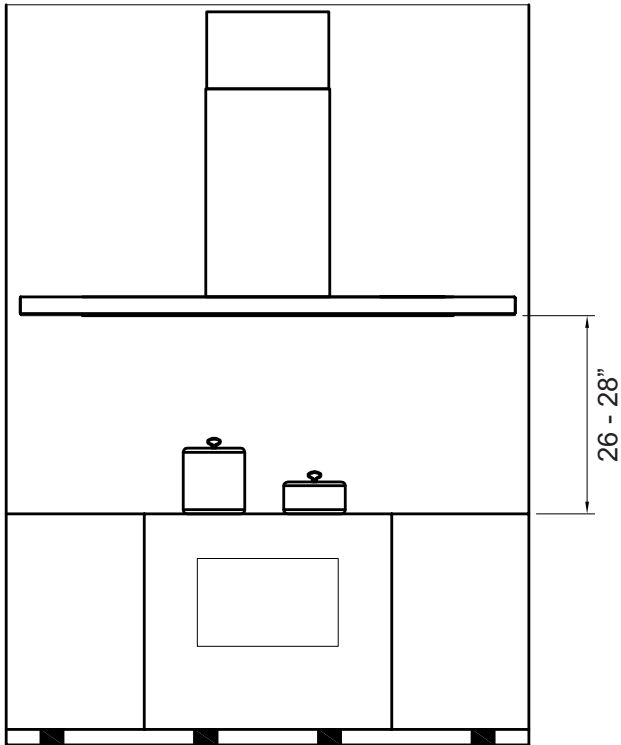

Futuro Futuro

Installation Manual

model name: 36" Turo Island
48" Turo Island

10

10/A

10/B

10/C