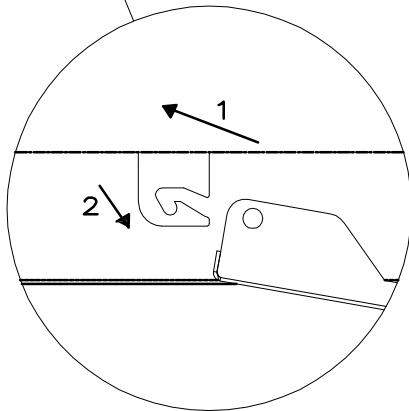

Futuro Futuro

Installation Manual

model name: 36" Turo Island
48" Turo Island

10

10/A

10/B

10/C