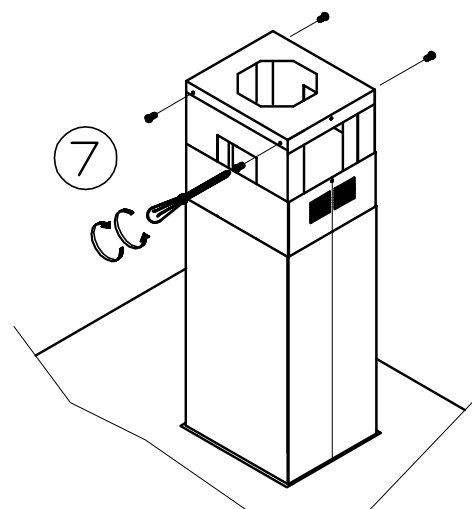

Futuro Futuro

Installation Manual

model name: 36" Turo Island
48" Turo Island

10

10/A

10/B

10/C