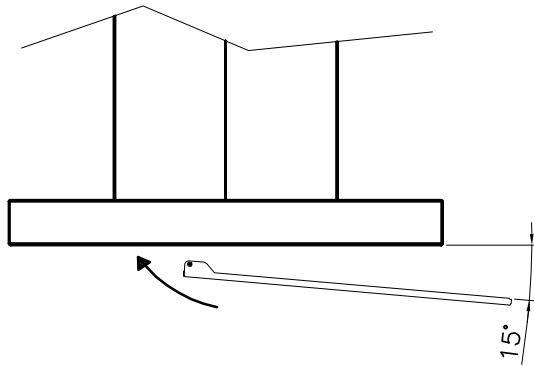

Futuro Futuro

Installation Manual

model name: 36" Turo Island
48" Turo Island

10

10/A

10/B

10/C