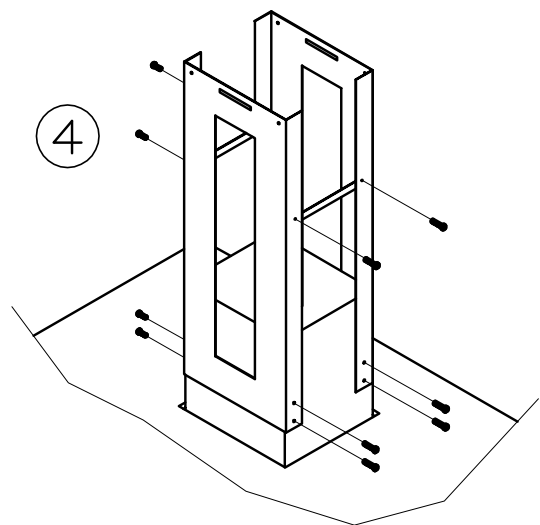

Futuro Futuro

Installation Manual

model name: 36" Turo Island
48" Turo Island

10

10/A

10/B

10/C