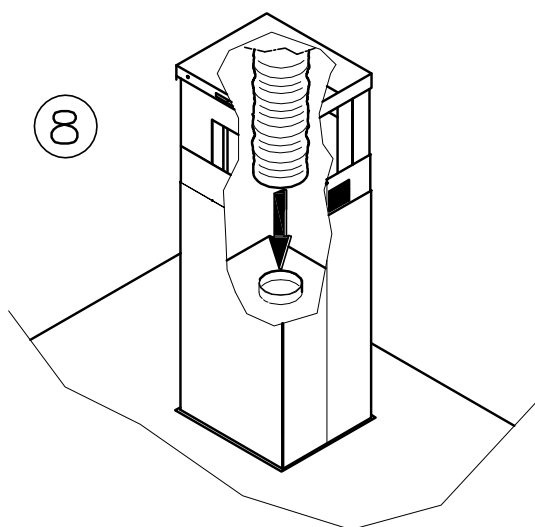

Futuro Futuro

Installation Manual

model name: 36" Turo Island
48" Turo Island

10

10/A

10/B

10/C