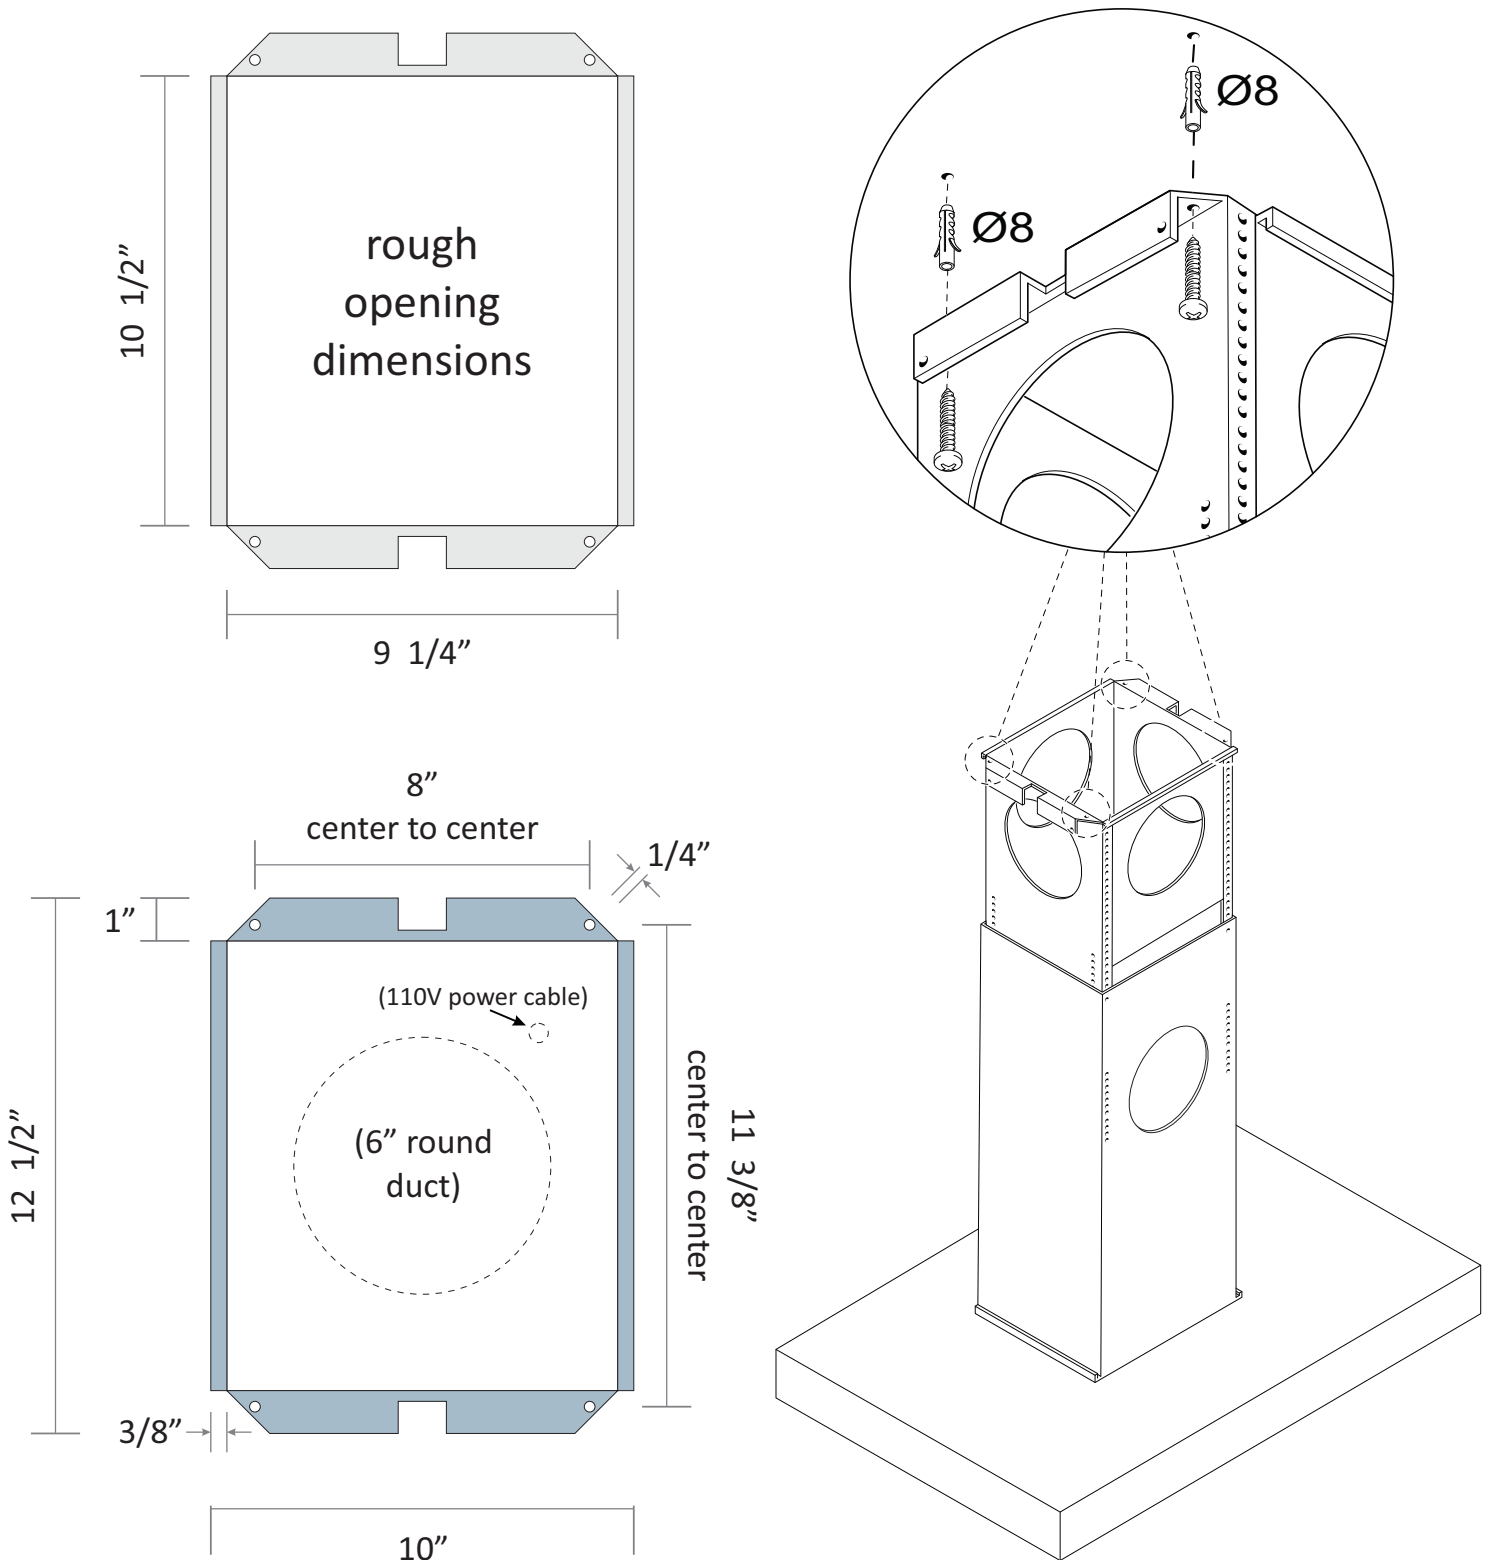

Futuro Futuro

Ceiling Plate / Chimney Structural Lattice Dimensions
Applicable to most ISLAND-MOUNT range hood models

DRAWING NOT TO SCALE. FOR REFERENCE ONLY.

This is only a general guide. Dimensions may vary by model. Dimensions should be confirmed prior to making installation commitments.

Futuro Futuro

Ceiling Plate / Chimney Structural Lattice Dimensions
 Applicable to most ISLAND-MOUNT range hood models

DISEGNO DI PROPRIETA' DELLA FUTURO FUTURO, DIFFUSIONE E RIPRODUZIONE A NORMA DI LEGGE. THIS DRAWING IS EXCLUSIVE PROPERTY OF FUTURO FUTURO, CIRCULATION AND REPRODUCTION BY LEGAL MEANS ONLY.