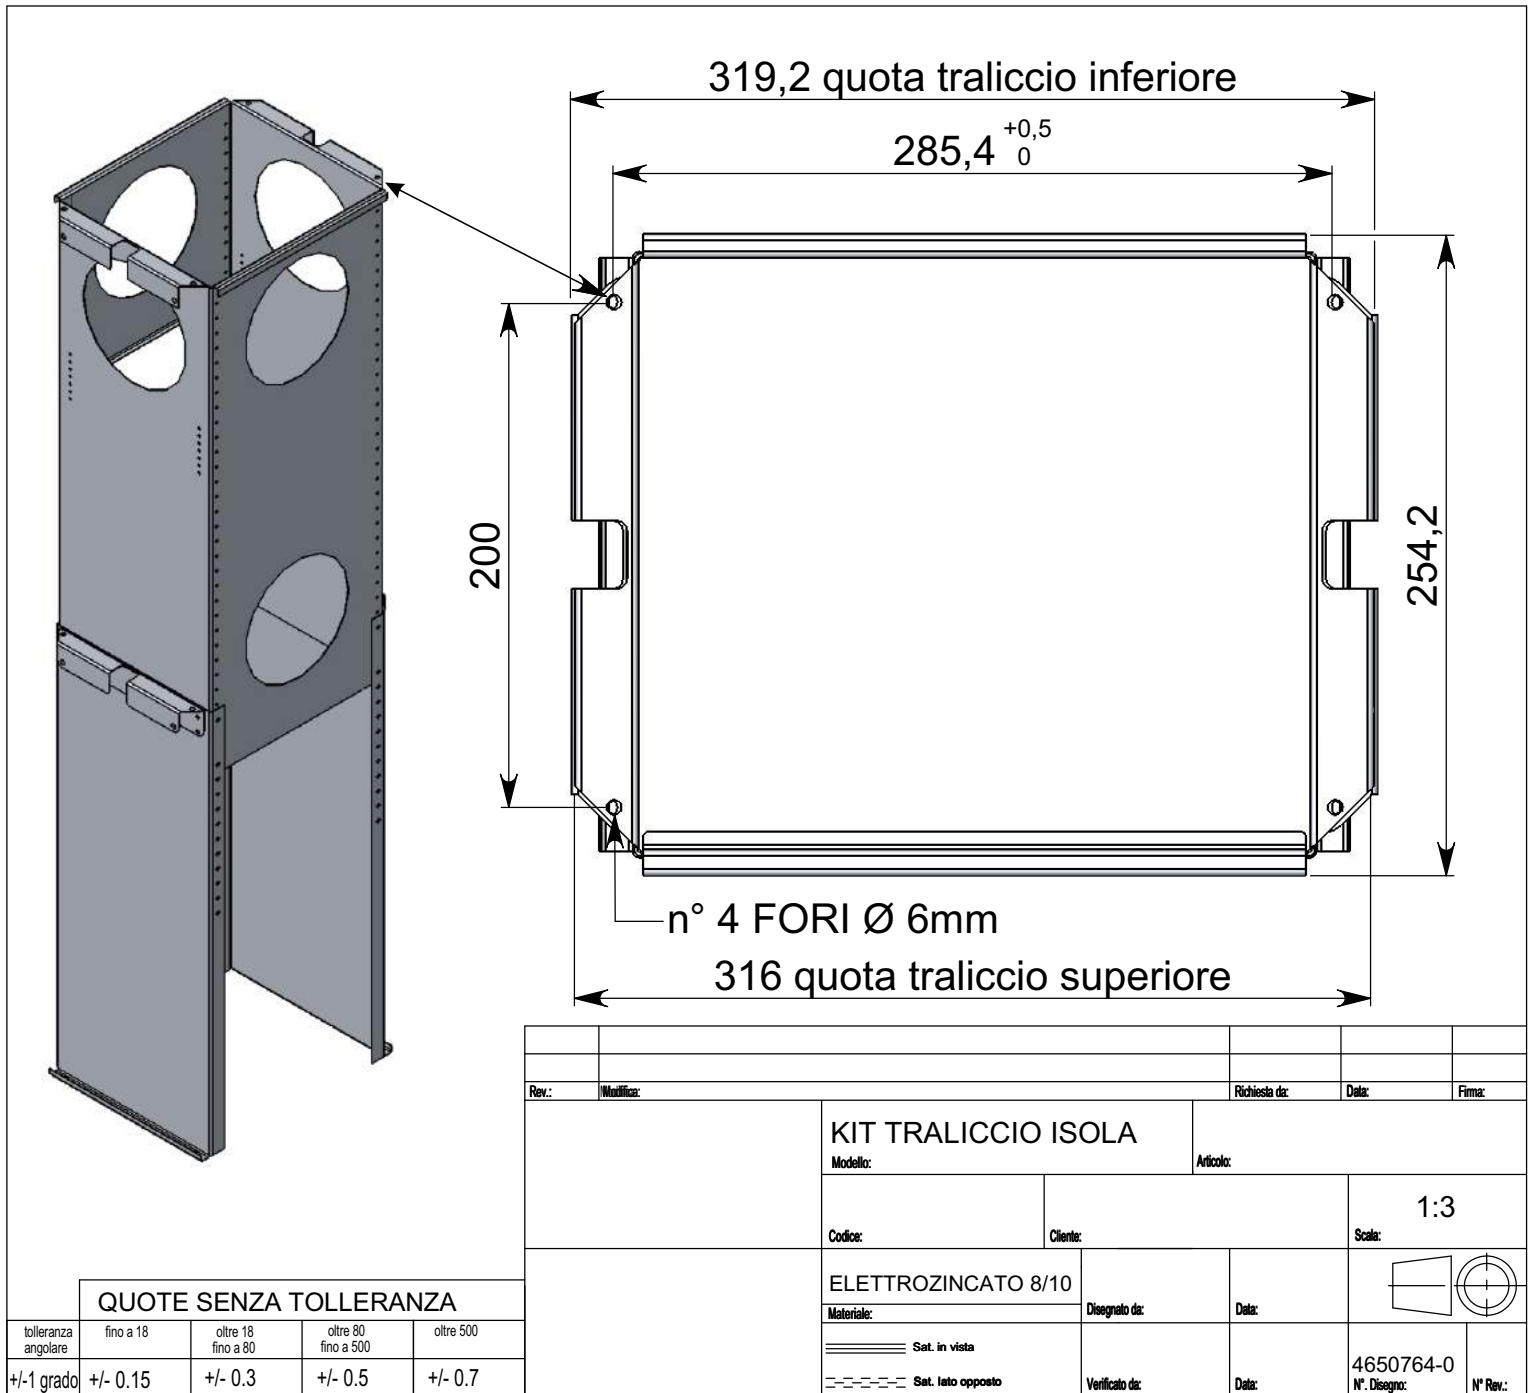

Futuro Futuro

Ceiling Plate / Chimney Structural Lattice Dimensions
Applicable to most ISLAND-MOUNT range hood models

DRAWING NOT TO SCALE. FOR REFERENCE ONLY.

This is only a general guide. Dimensions may vary by model. Dimensions should be confirmed prior to making installation commitments.

Futuro Futuro

Ceiling Plate / Chimney Structural Lattice Dimensions
 Applicable to most ISLAND-MOUNT range hood models

DISEGNO DI PROPRIETA' DELLA FUTURO FUTURO, DIFFUSIONE E RIPRODUZIONE A NORMA DI LEGGE. THIS DRAWING IS EXCLUSIVE PROPERTY OF FUTURO FUTURO, CIRCULATION AND REPRODUCTION BY LEGAL MEANS ONLY.