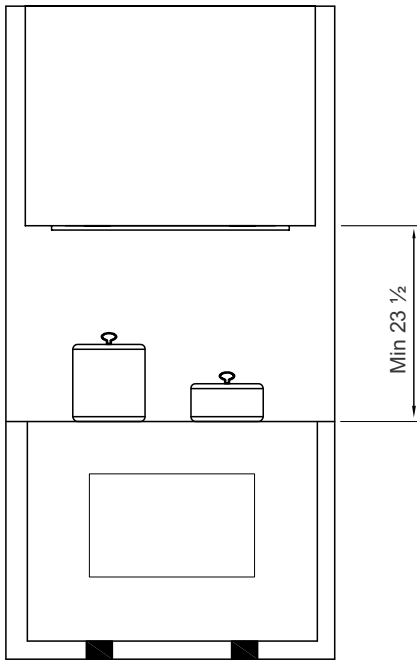

Futuro Futuro

model name: 36" Slide Insert

Installation Manual

Weight: 31 lbs. (14 kg)