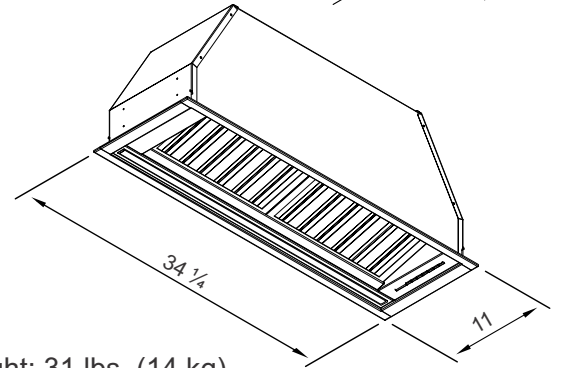

Futuro Futuro

model name: 36" Slide Insert

Installation Manual

Weight: 31 lbs. (14 kg)