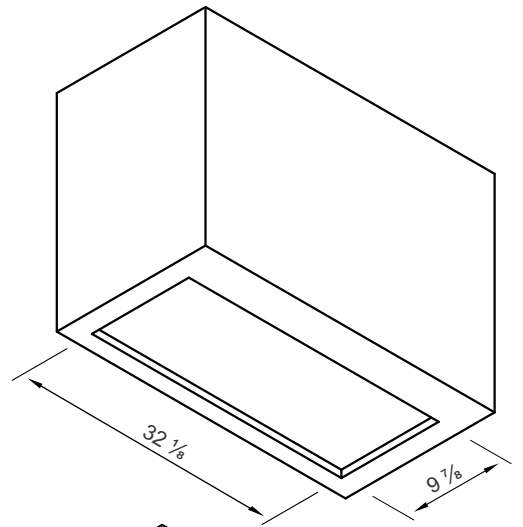

Futuro Futuro

model name: 36" Slide Insert

Installation Manual

Weight: 31 lbs. (14 kg)